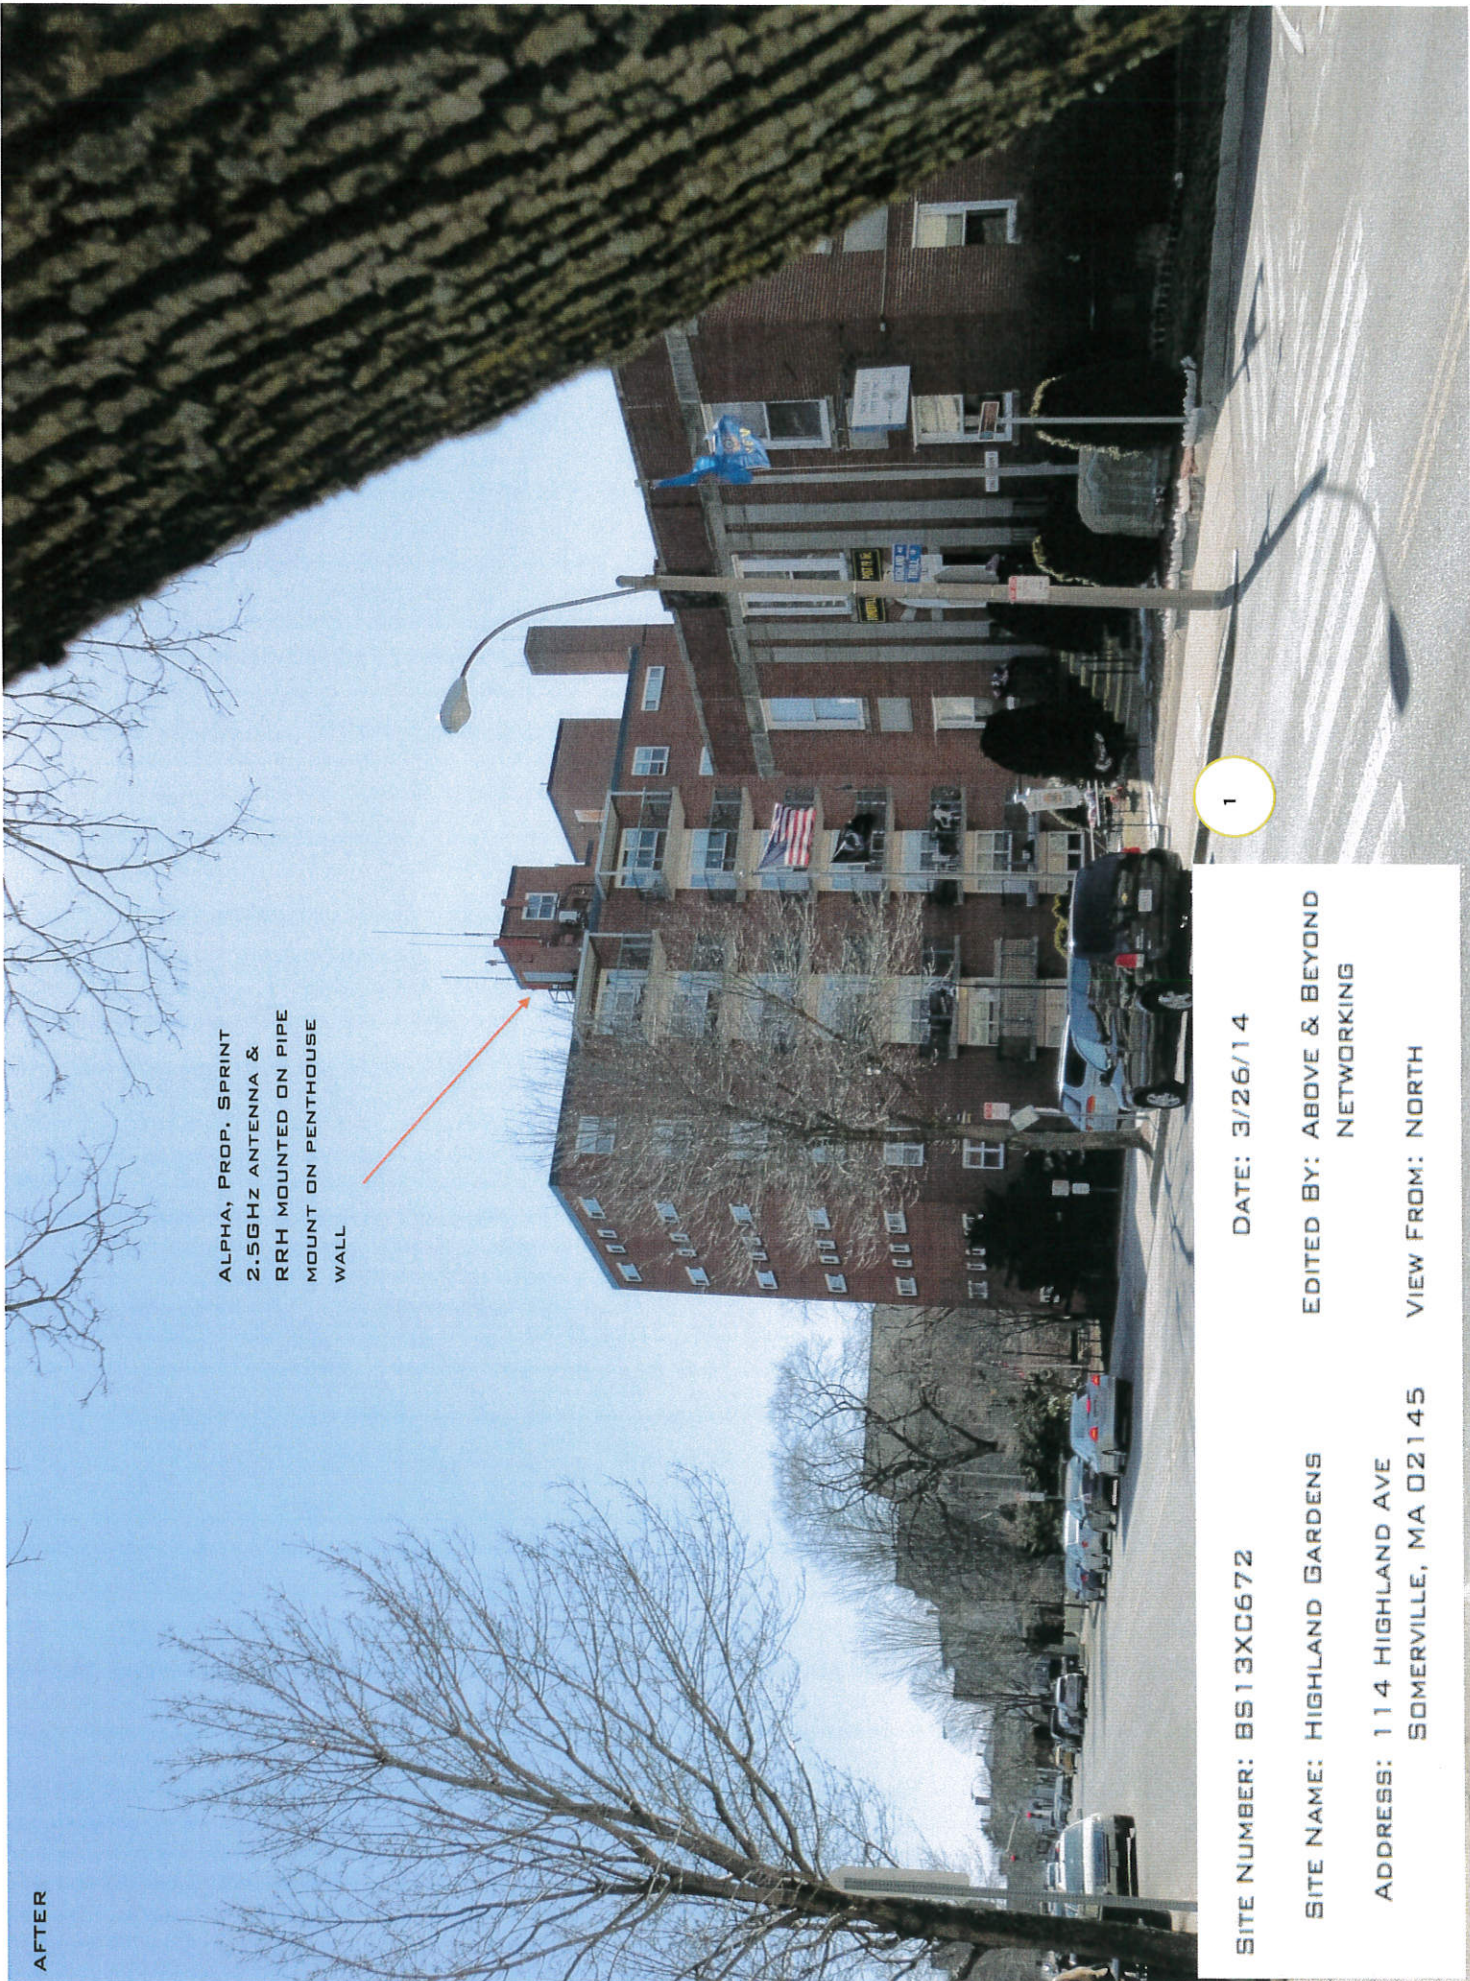

DATE: 3/26/14

SITE NAME: HIGHLAND GARDENS

EDITED BY: ABOVE & BEYOND
NETWORKING

ADDRESS: 114 HIGHLAND AVE
SOMERVILLE, MA 02145

VIEW FROM: NORTH

AFTER

ALPHA, PROP. SPRINT
2.5GHZ ANTENNA &
RRH MOUNTED ON PIPE
MOUNT ON PENTHOUSE
WALL

SITE NAME: HIGHLAND GARDENS

EDITED BY: ABOVE & BEYOND
NETWORKING

ADDRESS: 114 HIGHLAND AVE
SOMERVILLE, MA 02145

VIEW FROM: SOUTHWEST

AFTER

GAMMA; PROP. SPRINT
2.5GHZ ANTENNA &
RRH ON PIPE MOUNT
ON EXIST. PENTHOUSE
WALL